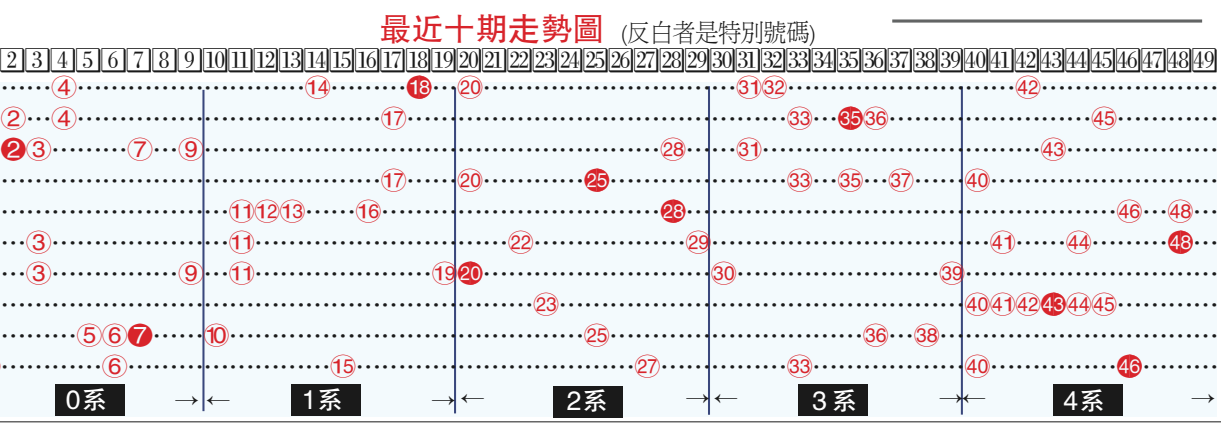

上頭獎 2,500,000.00 (0注中)

2獎 122,840.10 (1注中)

3獎 1,861.20 (66注中)

最近 10 期開獎紀錄

日期	號碼	0系	1系	2系	3系	4系
18 JAN 08	12,19,22,35,36,40,41,29	0	0	0	0	0
25 JAN 08	4, 9,10,17,26,32,33,27	0	0	0	0	0
1 FEB 08	11,13,17,28,34,40,42, 8	0	0	0	0	0
8 FEB 08	9,14,19,31,35,41,46,27	0	0	0	0	0
15 FEB 08	3, 6, 12,15,16,17,29,35	0	0	0	0	0
22 FEB 08	10, 12,14,15,28,31,45,40	0	0	0	0	0
29 FEB 08	5,11,12,14,32,34,46,17	0	0	0	0	0
7 MAR 08	1, 7,9,10,11,27,44,25	0	0	0	0	0
14 MAR 08	12,22,27,29,37,43,44,11	0	0	0	0	0
21 MAR 08	7, 10,17,26,31,32,39,35	0	0	0	0	0

最近 10 期號碼開獎圖勢

1	2	3	4	5	6	7	8	9	10	11	12	13	14	15	16	17	18	19	20	21	22	23	24	25	26	27	28	29	30	31	32	33	34	35	36	37	38	39	40	41	42	43	44	45	46	47				
0	0	0	0	0	0	0	0	0	0	0	0	0	0	0	0	0	0	0	0	0	0	0	0	0	0	0	0	0	0	0	0	0	0	0	0	0	0	0	0	0	0	0	0	0	0	0	0	0	0	0

熱門號碼

10 12 17 27 35

冷門號碼

9 11 13 30 40

對子號碼

9-11 13-19 27-29 40-41

本期形勢

3月28日的七合彩預測如下：1至9之間的號碼7破空，過去幾期一再看好的搭檔1和9又失去連線機會，但走勢還是指向這兩個號碼；10至19之間號碼17沖上旺門和12平起平坐，在旺門帶領下11和13、19也有機會；20至29之間的冷門號碼26出線，這個時候出線被看做是對前一期出線的27和29的肯定；30至39之間有四個號碼出線，大多數是邊門和熱門，30和31有餘力，35和36擁地利；40之後號碼輪空，前面的邊門最有機會破空，看好40和41。

旺門號碼

12 17

盲門號碼

2 18 20 21 23 24 30 38 47

最近五期走勢

日期	號碼
22 Feb	02 07 10 17 23 27 37 47
29 Feb	05 15 25 35 45
07 Mar	08 18 28 38
14 Mar	09 19 29 39
21 Mar	10 20 30 40